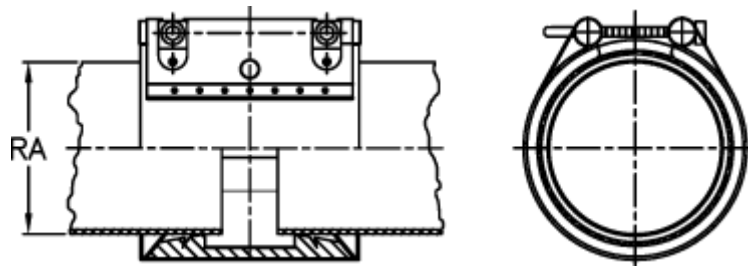

Data Sheet

Article number: 025748600196

Description: Norma Connect pipe coupling
GRIP E W5 Ø=196,0 NBR, 10 bar

Measures

Note = Kontakt os for yderligere informationer.

RA = 196